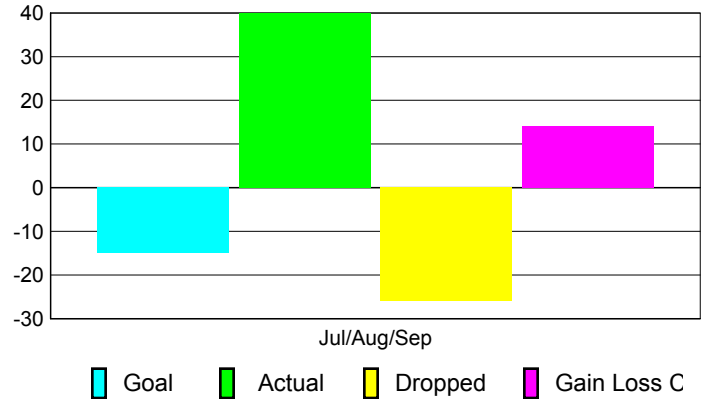

Club Results 2010-2011

Goal, New, Dropped, Gain/Loss

MEMBERSHIP

Membership Results
2010-2011

Membership
2009-2010

Month	Net Memb Goal	Actual New Memb	Actual Dropped Memb	Gain/Loss of Memb	Gain/Loss of Memb
Jul/Aug/Sep	-15	40	-26	14	-16
Totals	-15	40	-26	14	-16

Membership Results 2010-2011

Goal, New, Dropped, Gain/Loss

Comparison of Club Gain/Loss

Current Year Compared to the Previous Year

Comparison of Membership Gain/Loss

Current Year Compared to the Previous Year