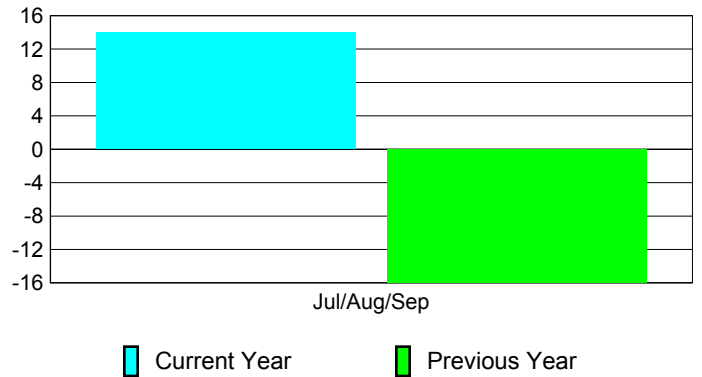

Membership Results 2010-2011

Goal, New, Dropped, Gain/Loss

Comparison of Club Gain/Loss

Current Year Compared to the Previous Year

Comparison of Membership Gain/Loss

Current Year Compared to the Previous Year

YTD Status Quo Clubs 2010-2011

Status Quo Clubs Compared to Status Quo Members

Gender Comparison 2010-2011

■ Male ■ Female