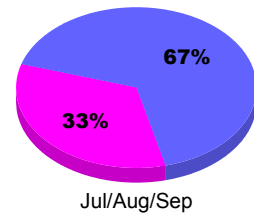

Club Results 2010-2011

Goal, New, Dropped, Gain/Loss

MEMBERSHIP

Membership Results
2010-2011

Membership
2009-2010

Month	Net Memb Goal	Actual New Memb	Actual Dropped Memb	Gain/Loss of Memb	Gain/Loss of Memb
Jul/Aug/Sep	-15	40	-26	14	-16
Totals	-15	40	-26	14	-16

Membership Results 2010-2011

Goal, New, Dropped, Gain/Loss

Comparison of Club Gain/Loss

Current Year Compared to the Previous Year

Comparison of Membership Gain/Loss

Current Year Compared to the Previous Year

YTD Status Quo Clubs 2010-2011

Status Quo Clubs Compared to Status Quo Members

Gender Comparison 2010-2011

■ Male ■ Female